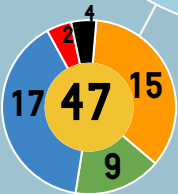

LAND CODE

YES VOTES approval percentiles

YES VOTES IN CANADA

Average Yes Vote Percentile in CANADA

Western
Yes Votes (BC)

Prairie Yes votes
(ALB/SASK/MB)

Eastern Yes Votes
(ONT/QUE/ATL)

80 communities have ratified their community land code. The average for all yes votes has been an impressive 84% and 2/3rds of all yes votes have been in the 80th or 90th percentile!