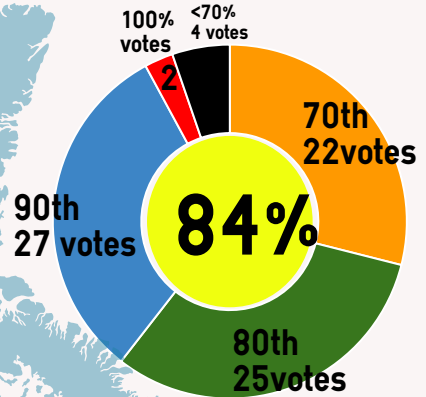

LAND CODE

YES VOTES approval percentiles

YES VOTES IN CANADA

Average Yes Vote Percentile in CANADA

Western
Yes Votes (BC)

Prairie Yes votes
(ALB/SASK/MB)

Eastern Yes Votes
(ONT/QUE/ATL)

80 communities have ratified their community land code. The average for all yes votes has been an impressive 84% and 2/3rds of all yes votes have been in the 80th or 90th percentile!